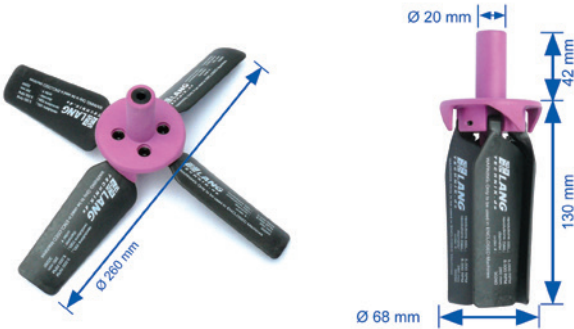

Clean·Tec Cleaning Fan

Clean·Tec 160

| Item No. | Ø with unfolded wings | RPM range | Price |
|----------|-----------------------|--------------------|-------|
| 30160 | 160 mm | 6.000 - 12.000 rpm | |

Clean·Tec 260

| Item No. | Ø with unfolded wings | RPM range | Price |
|----------|-----------------------|-------------------|-------|
| 30260 | 260 mm | 5.000 - 8.000 rpm | |

Clean·Tec 330

| Item No. | Ø with unfolded wings | RPM range | Price |
|----------|-----------------------|-------------------|-------|
| 30330 | 330 mm | 3.000 - 8.000 rpm | |