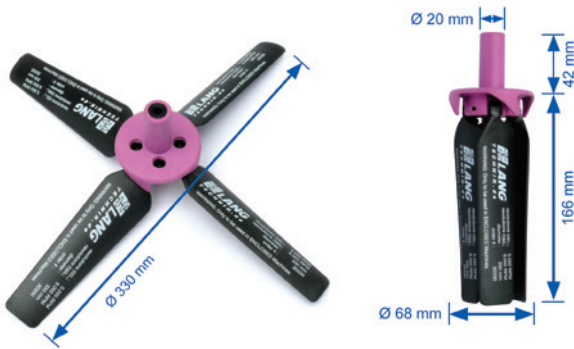

Clean·Tec Cleaning Fan

Clean·Tec 160

| Item No. | Ø with unfolded wings | RPM range | Price |
|----------|-----------------------|--------------------|-------|
| 30160 | 160 mm | 6.000 - 12.000 rpm | |

Clean·Tec 260

| Item No. | Ø with unfolded wings | RPM range | Price |
|----------|-----------------------|-------------------|-------|
| 30260 | 260 mm | 5.000 - 8.000 rpm | |

Clean·Tec 330

| Item No. | Ø with unfolded wings | RPM range | Price |
|----------|-----------------------|-------------------|-------|
| 30330 | 330 mm | 3.000 - 8.000 rpm | |