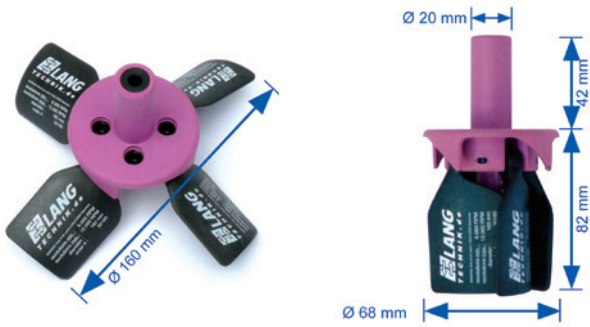

Clean·Tec Cleaning Fan

Clean·Tec 160

| Item No. | Ø with unfolded wings | RPM range | Price |
|----------|-----------------------|--------------------|-------|
| 30160 | 160 mm | 6.000 - 12.000 rpm | |

Clean·Tec 260

| Item No. | Ø with unfolded wings | RPM range | Price |
|----------|-----------------------|-------------------|-------|
| 30260 | 260 mm | 5.000 - 8.000 rpm | |

Clean·Tec 330

| Item No. | Ø with unfolded wings | RPM range | Price |
|----------|-----------------------|-------------------|-------|
| 30330 | 330 mm | 3.000 - 8.000 rpm | |